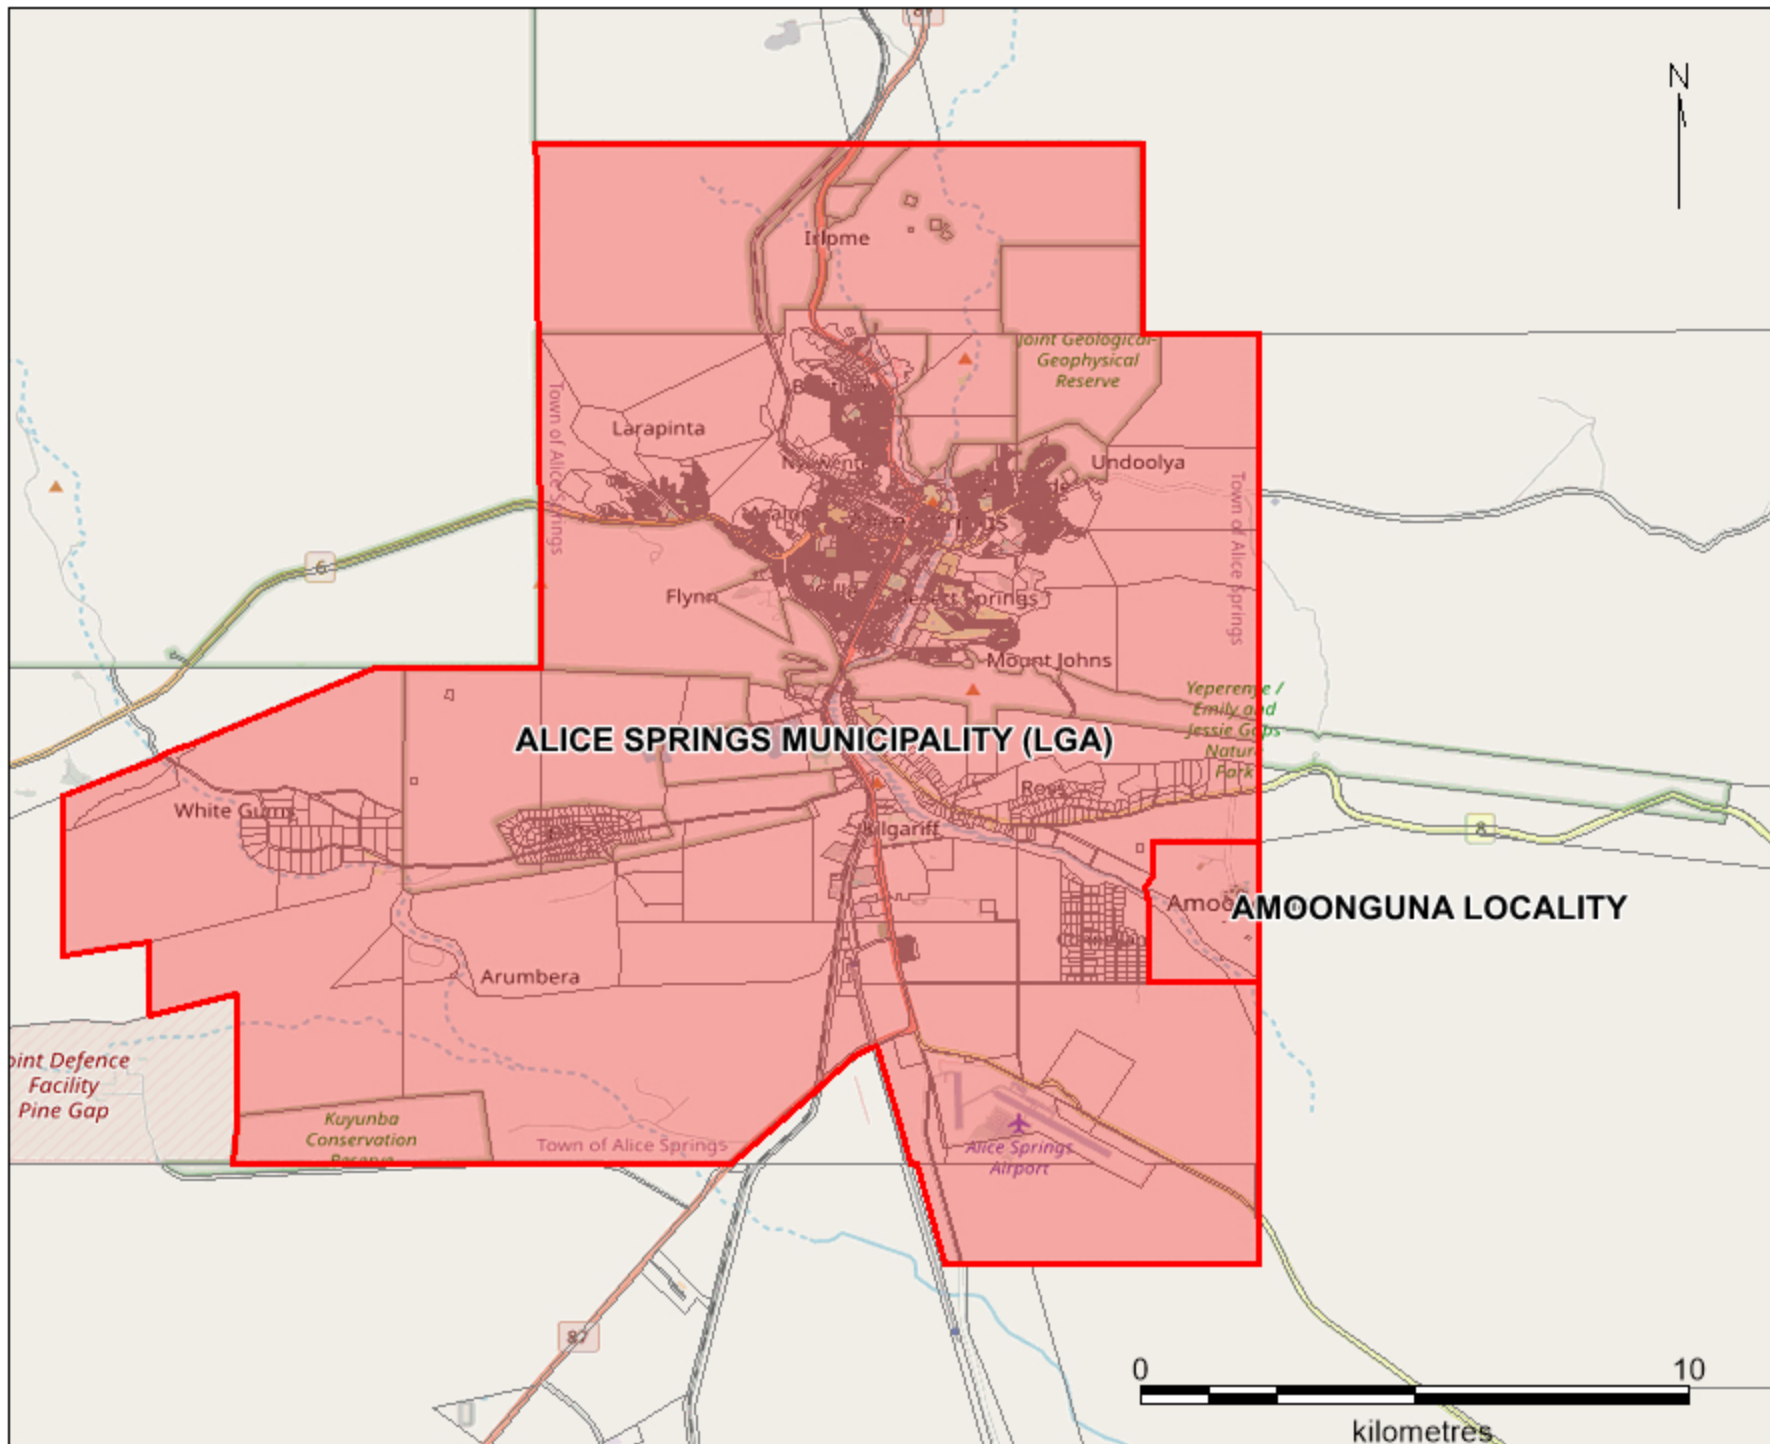

Indicative Map - Alice Springs Municipality and Amoonguna Lockout Area

Legend
Lockout Area